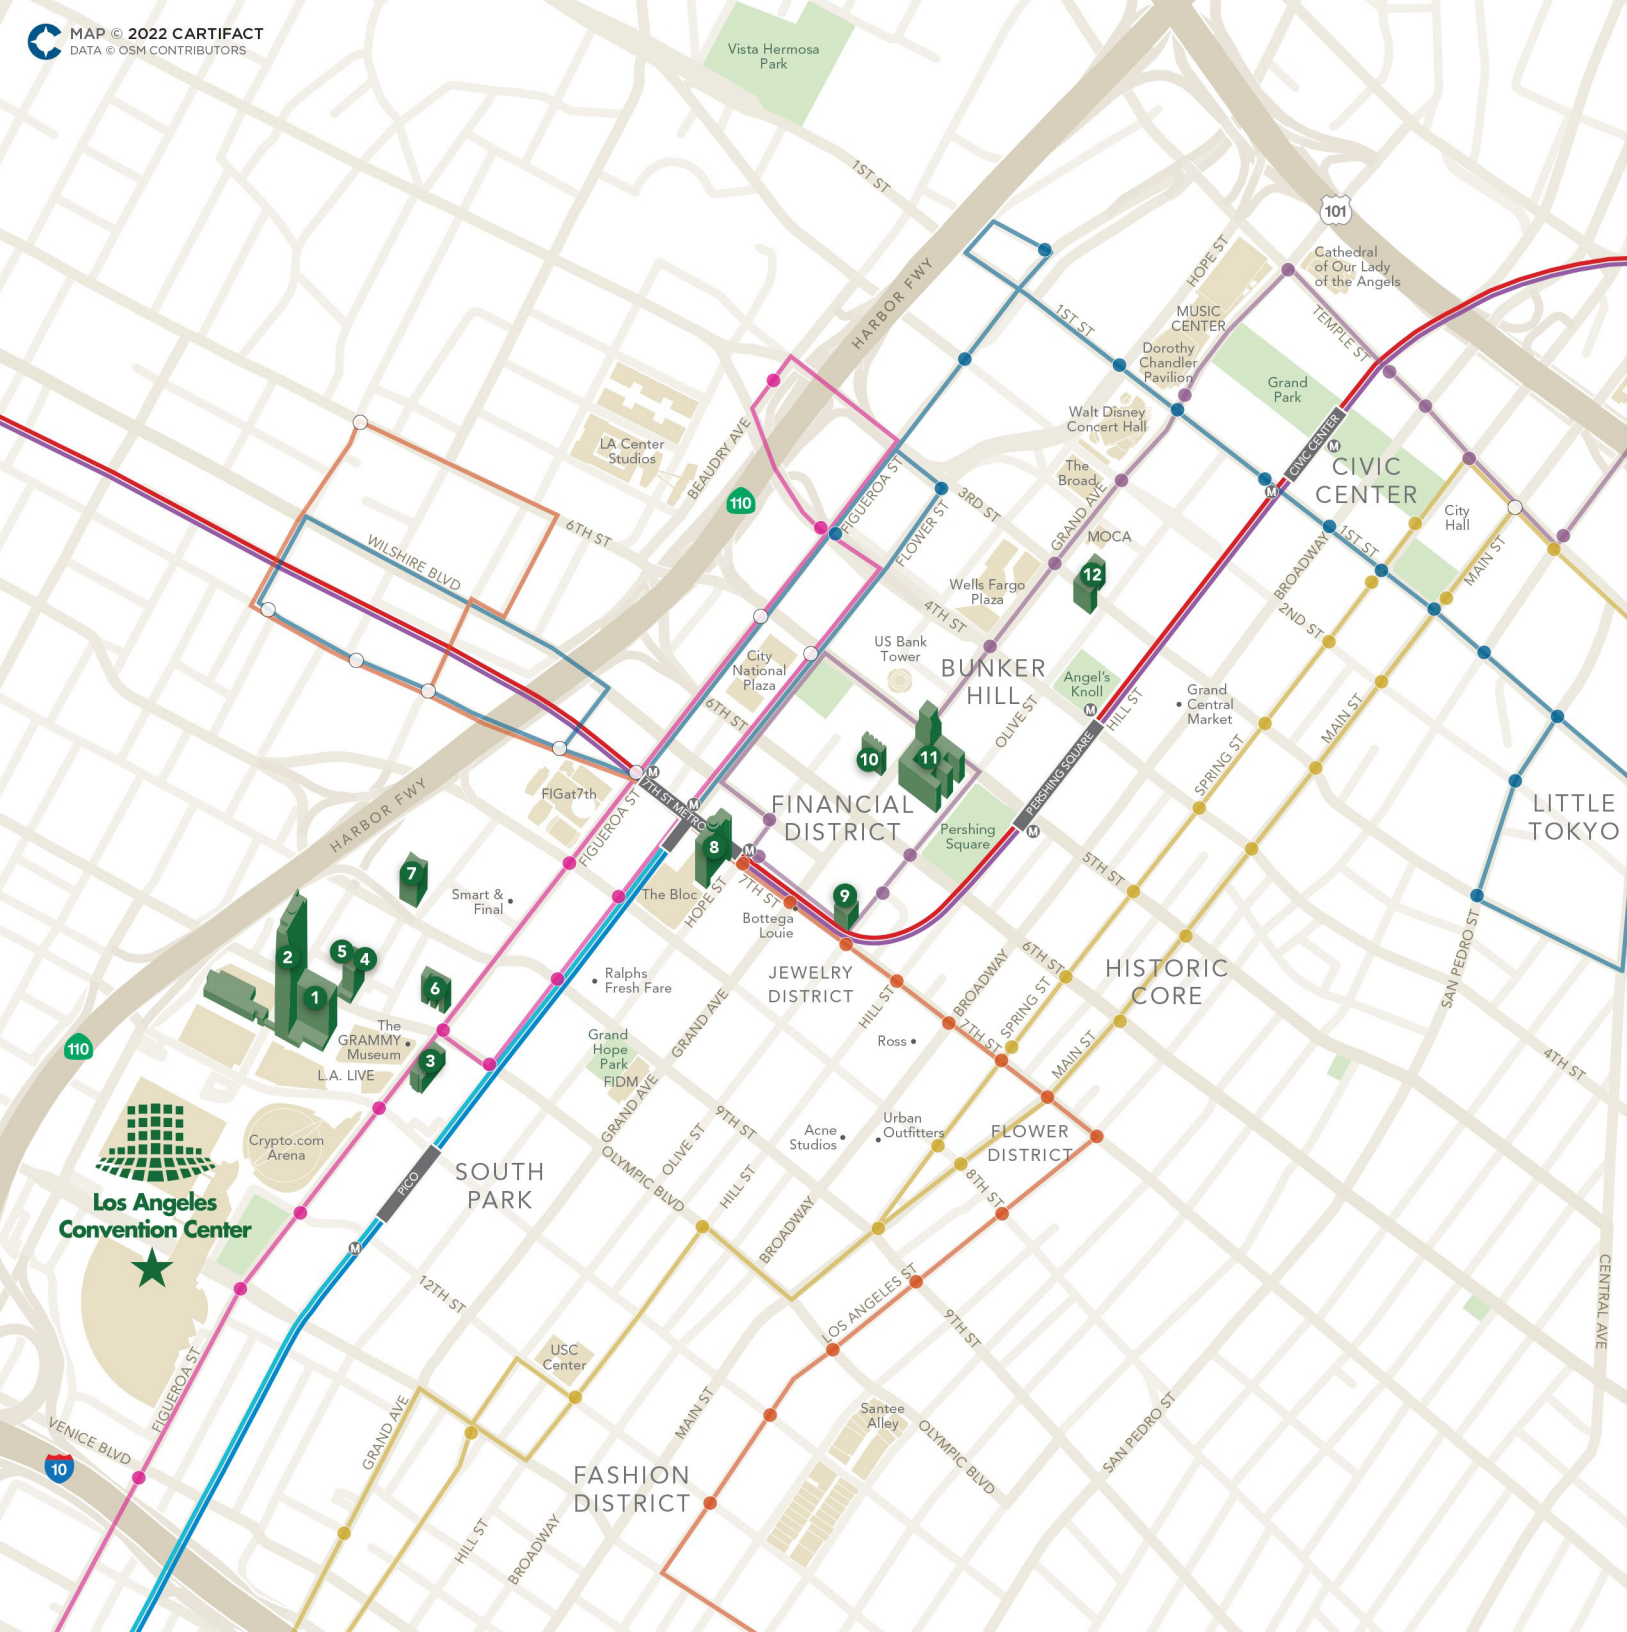

ASHG ANNUAL MEETING 2022

★ Los Angeles Convention Center
1201 South Figueroa Street

- 1 JW Marriott Los Angeles L.A. LIVE*
- 2 Ritz-Carlton Los Angeles L.A. LIVE
- 3 E-Central
- 4 Courtyard Los Angeles L.A. LIVE
- 5 Residence Inn Los Angeles L.A. LIVE
- 6 Figueroa Hotel (Hyatt)
- 7 Hotel Indigo Los Angeles Downtown
- 8 Sheraton Grand
- 9 Hotel Per La
- 10 Hilton Checkers
- 11 Millennium Biltmore
- 12 Omni

* Headquarter Hotel

DASH

www.ladottransit.com

Metro

www.metro.net

- Dash A
- Dash B
- Dash D
- Dash E
- Dash F
- Multiple Route Stops
- Blue Line
- Expo Line
- Red Line
- Purple Line

discoverlosangeles.com