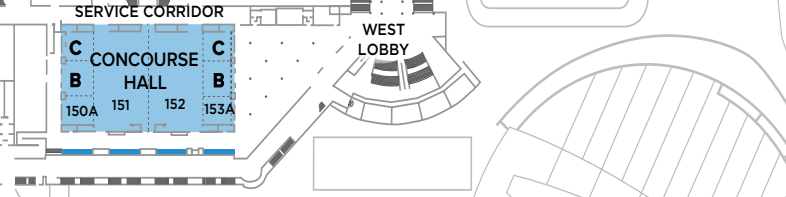

**WEST HALL
 GARAGE
 ENTRANCE VIA
 PICO BLVD**

VENICE BOULEVARD

15TH DRIVE

11TH STREET

CHICK HEARN COURT

FIGUEROA STREET

FIGUEROA STREET

PICO

TRUCK BRIDGE

L.A. LIVE WAY

TRUCK RAMP

RAMP DOWN

TRUCK DOCK

WEST EXHIBIT HALL

SERVICE CORRIDOR

WEST LOBBY

GILBERT LINDSAY DRIVE

CRYPTO.COM ARENA

BOND STREET

BOND STREET PARKING LOT

CONVENTION CENTER DRIVE

SOUTH TRUCK RAMP

CONVENTION CENTER DRIVE

SOUTH TRUCK DOCK