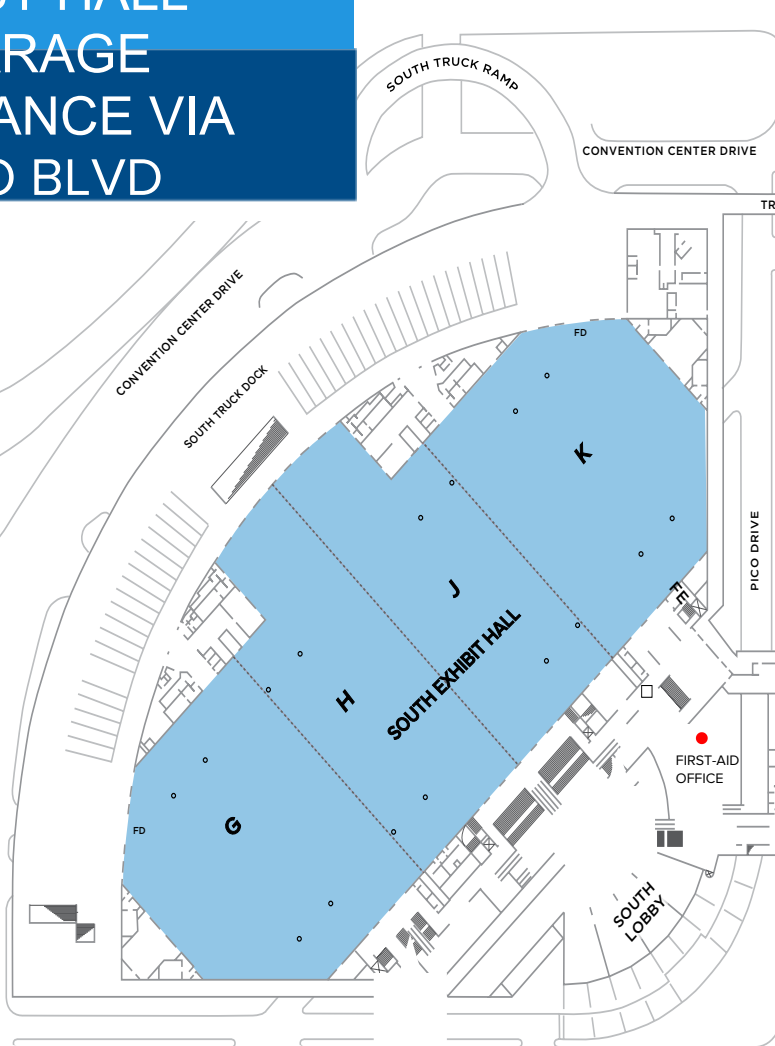

**WEST HALL
 GARAGE
 ENTRANCE VIA
 PICO BLVD**

VENICE BOULEVARD

15TH DRIVE

11TH STREET

CHICK HEARN COURT

FIGUEROA STREET

FIGUEROA STREET

PICO

TRUCK BRIDGE

L.A. LIVE WAY

TRUCK RAMP

RAMP DOWN

TRUCK DOCK

WEST EXHIBIT HALL

SERVICE CORRIDOR

WEST LOBBY

GILBERT LINDSAY DRIVE

CRYPTO.COM ARENA

BOND STREET

BOND STREET PARKING LOT

CONVENTION CENTER DRIVE

SOUTH TRUCK RAMP

CONVENTION CENTER DRIVE

SOUTH TRUCK DOCK

FIRST-AID OFFICE

FIRST-AID OFFICE

SOUTH LOBBY

12TH DRIVE