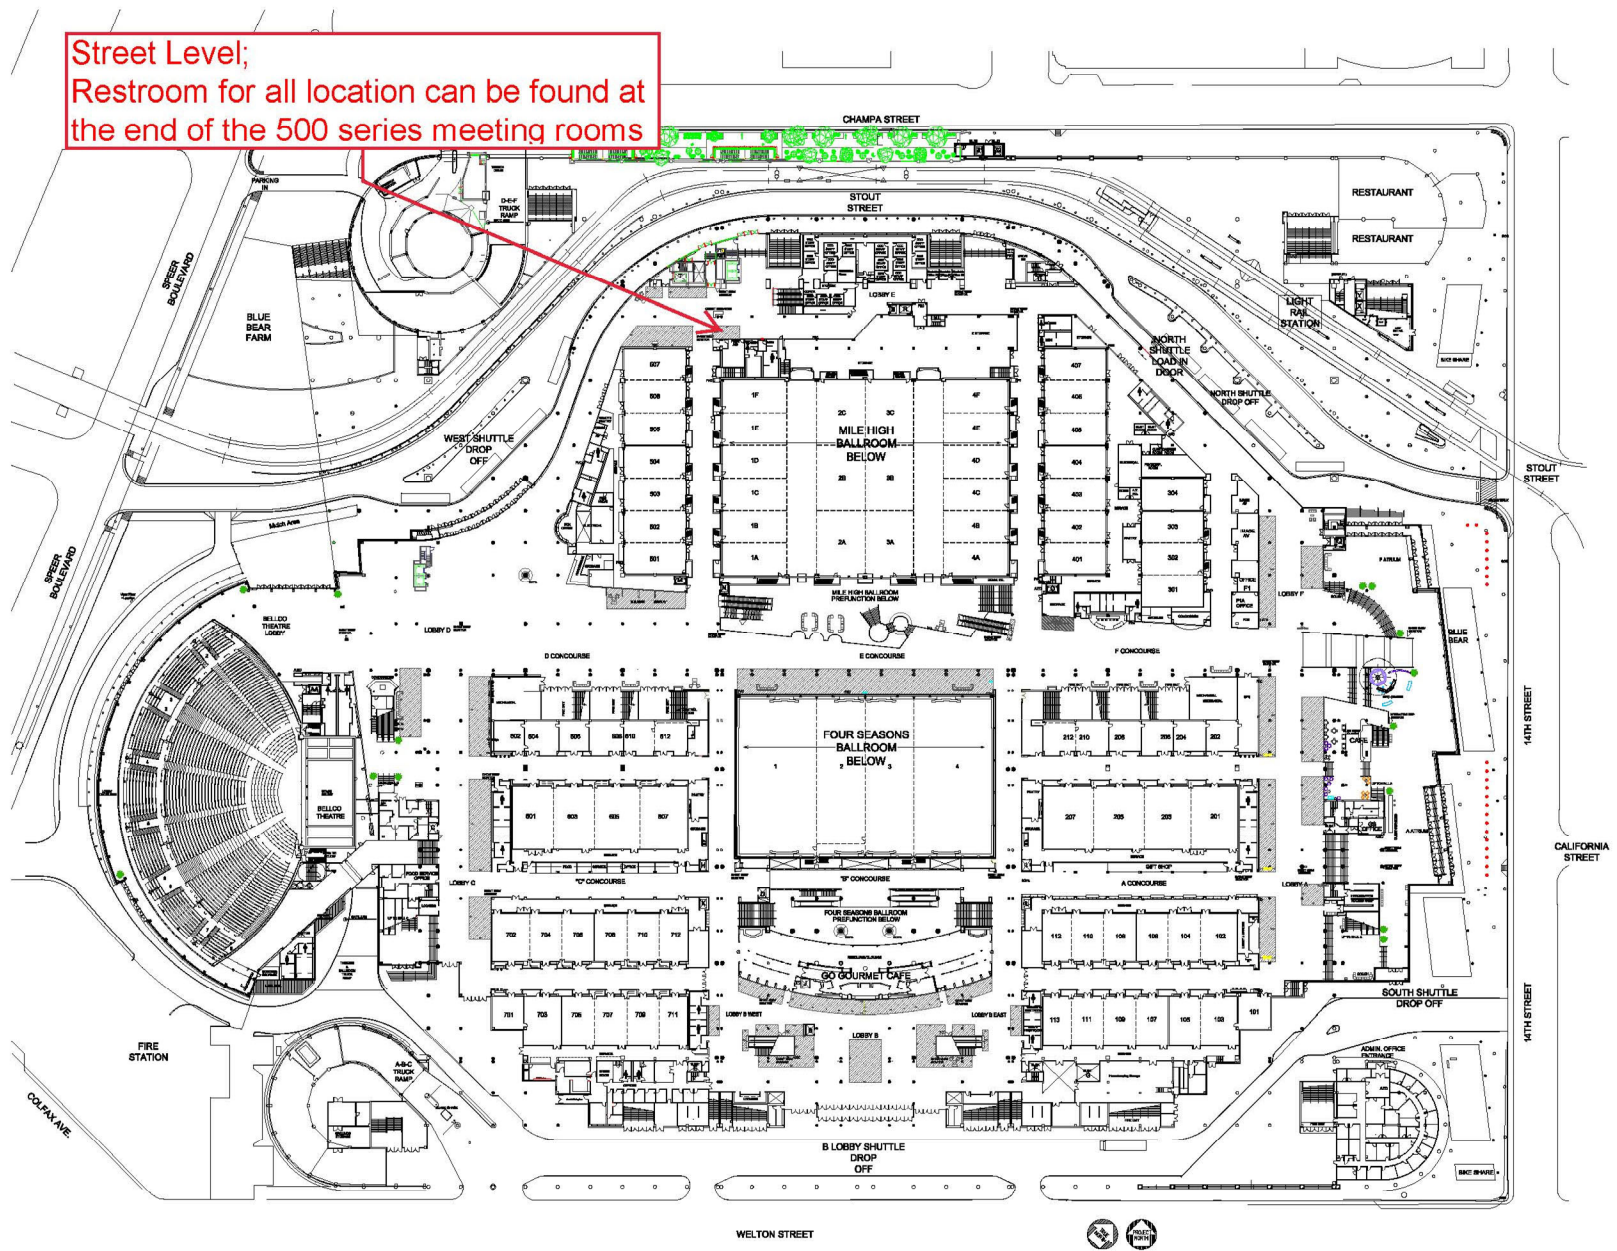

**COLORADO CONVENTION CENTER
STREET LEVEL MEETING ROOMS**

Street Level;
Restroom for all location can be found at
the end of the 500 series meeting rooms

**PLANS ARE NOT TO BE SCALED AND ARE INTENDED TO BE A DIAGRAMMATIC
OUTLINE ONLY, UNLESS NOTED OTHERWISE. ALL PLANS MUST FOLLOW
COLORADO CONVENTION CENTER STANDARDS AND PROCEDURES.**